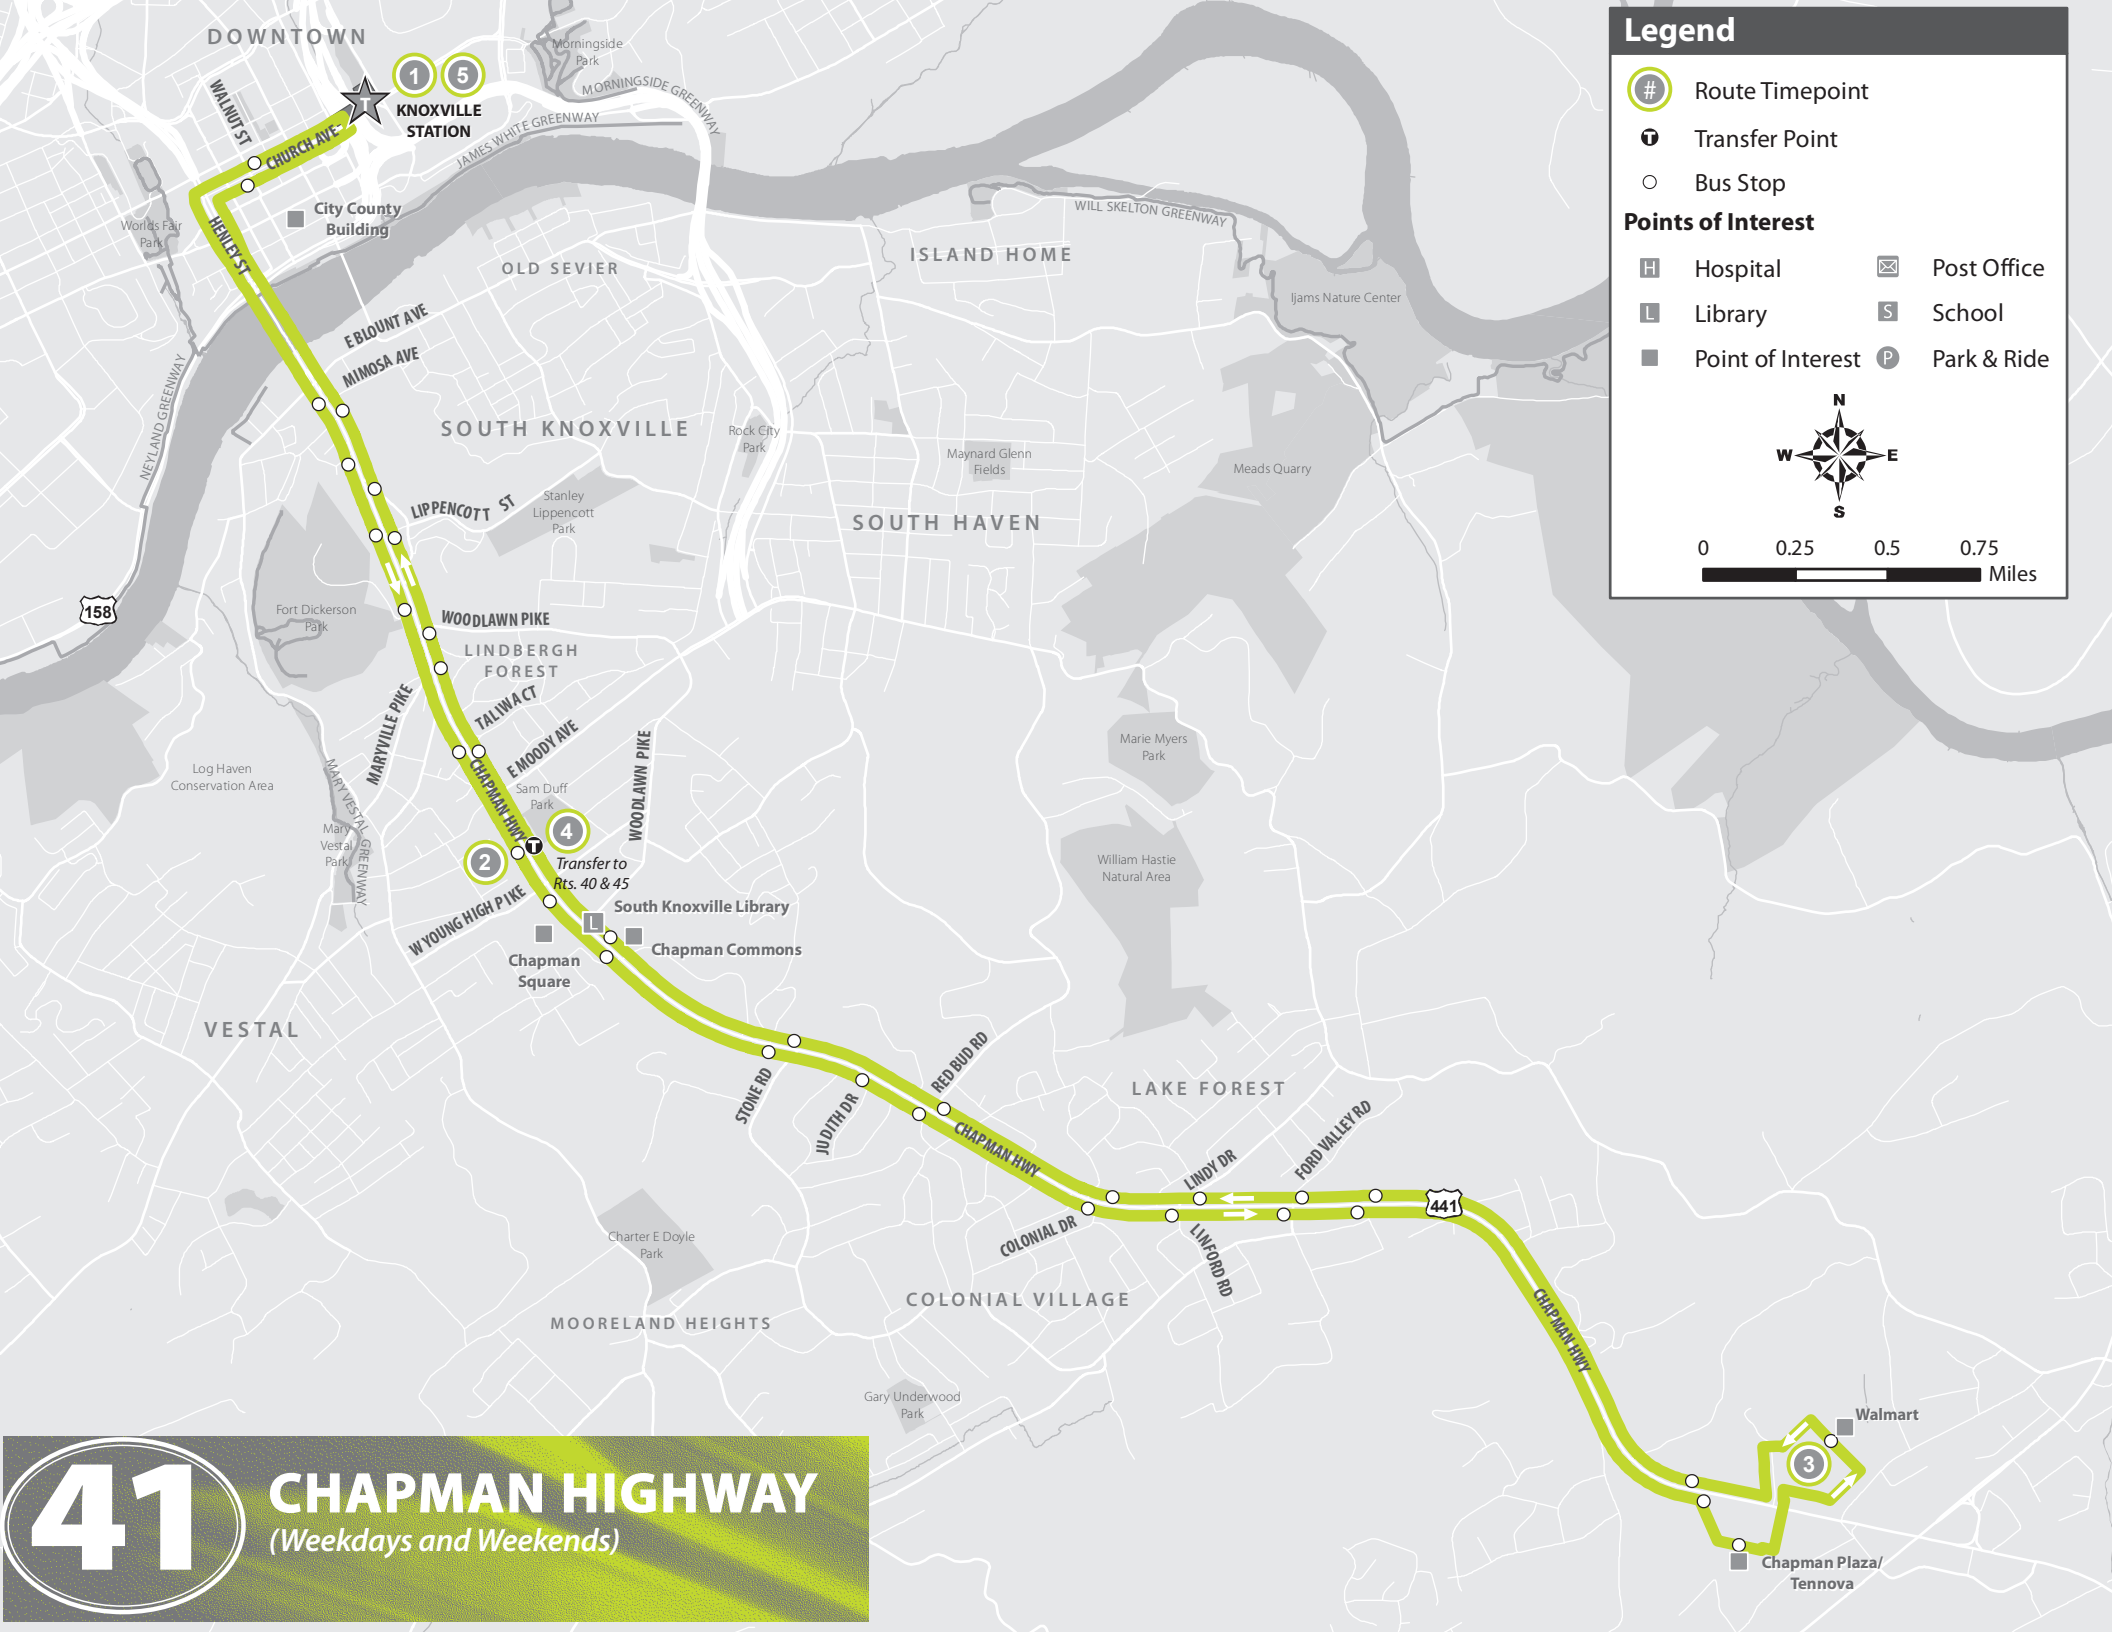

Legend

- # Route Timepoint
- T Transfer Point
- Bus Stop

Points of Interest

- H Hospital
- ✉ Post Office
- L Library
- S School
- Point of Interest
- P Park & Ride

0   0.25   0.5   0.75

Miles

41

CHAPMAN HIGHWAY

(Weekdays and Weekends)

Walmart

Chapman Plaza/
Tenova