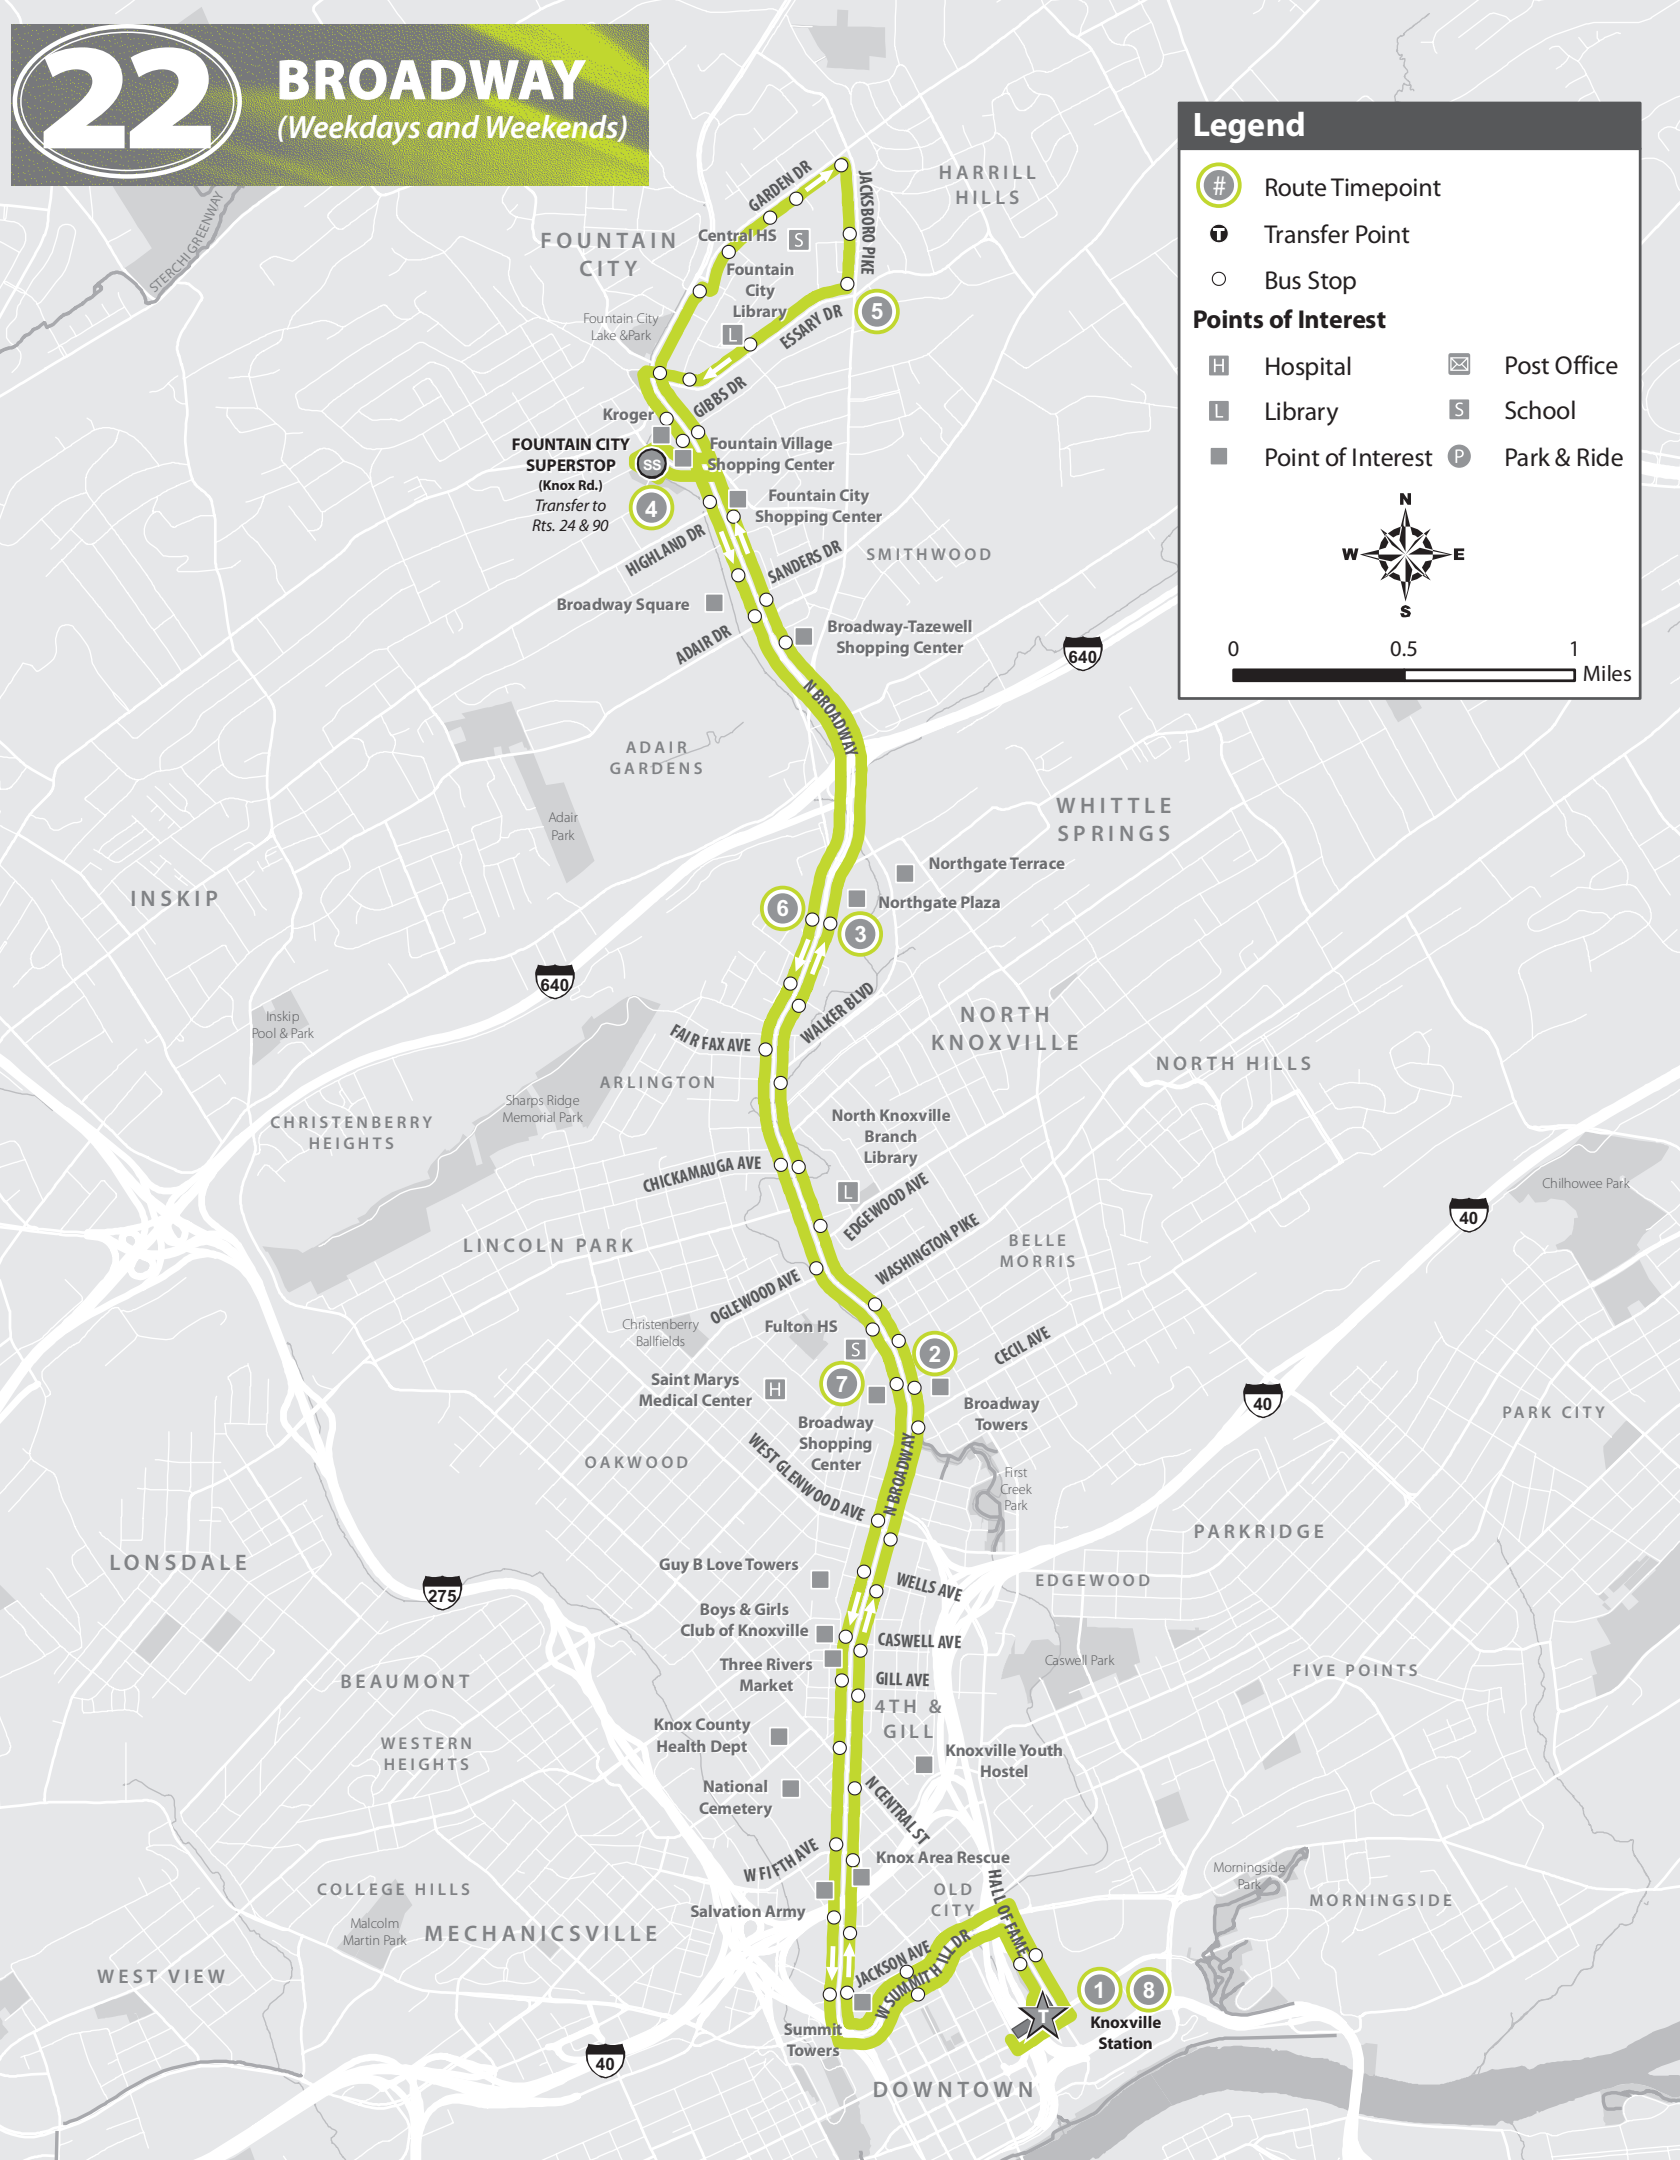

22

BROADWAY (Weekdays and Weekends)

Legend

- Route Timepoint
- Transfer Point
- Bus Stop

Points of Interest

Hospital	Post Office
Library	School
Point of Interest	Park & Ride

0 0.5 1 Miles

BROADWAY

Ride for Change

Information Updated: May 5, 2014

Weekday Schedule Route 22: Broadway

Going away from Downtown					Going toward Downtown				
T Transfer to:					Rts. 24 & 90				
Knoxville Station—Platform H	Broadway Shopping Center	Northgate Shopping Center	Fountain City Superstop		Jacksboro at Essary	Northgate Shopping Center	Broadway Shopping Center	Knoxville Station	Bus Goes On To Serve
1	2	3	(Arrives)	(Leaves)	5	6	7	8	